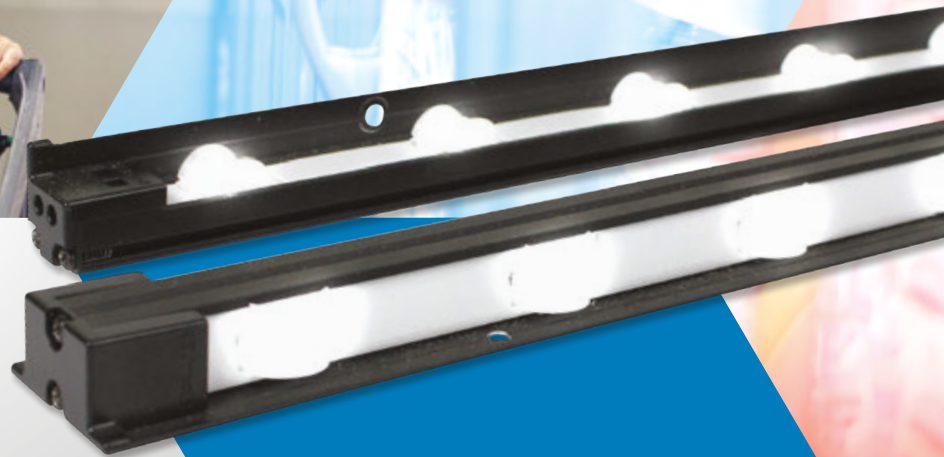

24
VDC

5
YEAR
Product
WARRANTY

We Brighten Your Brands

Cold Door 4

LED lighting system
for cooler doors

SloanLED®
Leaders in LED Technology