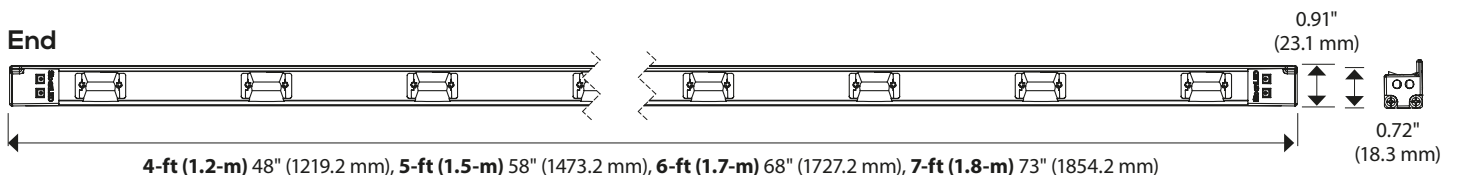

End

Building a brighter shopping experience.

SloanLED offers a number of refrigerated display LED lighting solutions that utilize cutting edge LED technology, combining efficiency, performance, and value for state of the art merchandising that builds a brilliant shopping experience, and a brighter bottom line. For more information on our Refrigerated Display collection of products, visit SloanLED.com.