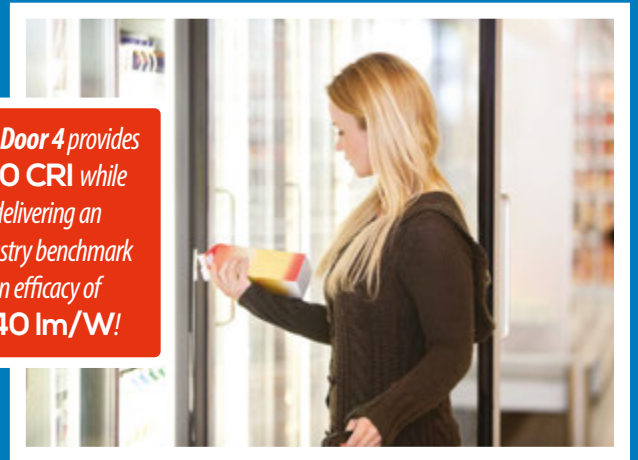

Delivering up to 3,210 Lumens and a color rendering index (CRI) of over 80, Cold Door 4 provides a vivid customer experience with **natural whites and vibrant colors.**

The slim, narrow, body design allows for thinner mullions, so product facings at depths as shallow as 2" (50 mm) are bathed in bright, uniform light, allowing shelves to be placed closer to the door, saving space for more product inside cases. Integrated "Quick Connect" wire connectors make retrofits and installations a snap while the innovative lens design eliminates distracting glare and light spillage, allowing products and packaging to shine while delivering a comfortable customer experience.

Cold Door 4 provides >80 CRI while delivering an industry benchmark in efficacy of 140 lm/W!