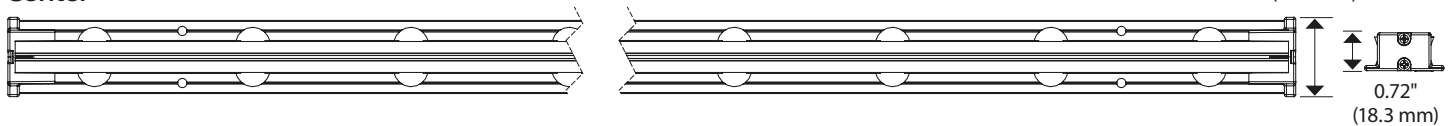

Dimensions

Center