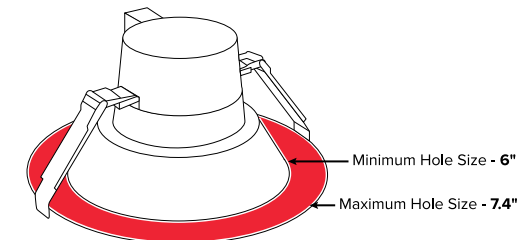

DIMENSIONS

10 | 15 | 22 WATT