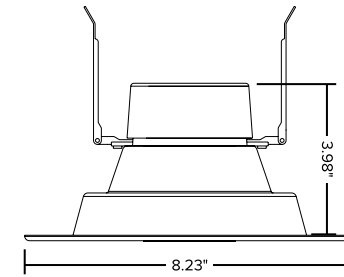

6" OPTUS — 10 WATTS — 15 WATTS — 22 WATTS

8" OPTUS — 12 WATTS — 20 WATTS — 30 WATTS

ORDERING GUIDE & SPECS

ESL	OPT	SIZE	xxW	1	yy	OPTIONS
ESL	TYPE	SIZE	WATTS	GENERATION	KELVIN	
	OPT (Optus Series)	6 (Round 5/6") 8 (Round 8")	xW (10/15/22 Watts) xW (12/20/30 Watts)	1 (1st Generation)	30 (3000K) 40 (4000K) 50 (5000K)	

DIMENSIONS

10 | 15 | 22 WATT

12 | 20 | 30 WATT

IC RATED

WWW.ESLVISION.COM

888.493.5559

Questions or Comments
www.eslvision.com
customerservice@eslvision.com
ESL Vision, LLC
1136 S 3600 W
Salt Lake City, UT, USA
Catalog# OPTUS-2019