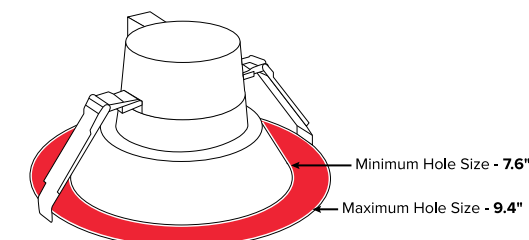

12 | 20 | 30 WATT

IC RATED