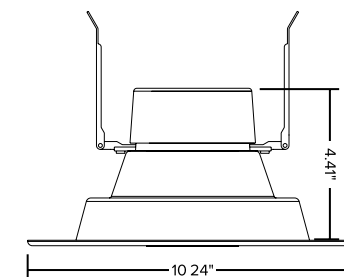

6" OPTUS — 10 WATTS — 15 WATTS — 22 WATTS

8" OPTUS — 12 WATTS — 20 WATTS — 30 WATTS

ORDERING GUIDE & SPECS

ESL	OPT	SIZE	xxW	1	yy	OPTIONS
ESL	TYPE	SIZE	WATTS	GENERATION	KELVIN	
	OPT (Optus Series)	6 (Round 5/6") 8 (Round 8")	xW (10/15/22 Watts) xW (12/20/30 Watts)	1 (1st Generation)	30 (3000K) 40 (4000K) 50 (5000K)	

OPTIONS (ADD AS SUFFIX)

ESL-EMG-1AC-25W External Emergency Backup

	PRODUCTS	INPUT VOLTAGE	MAX LUMENS	WATTAGE SETTINGS (xxW)	KELVIN SETTINGS (yy)
6 INCH	ESL-OPT-6-xxW-1yy	110-277 VAC	1,950	10W • 15W • 22W •	• 3000K (30) • 4000K (40) • 5000K (50)
8 INCH	ESL-OPT-8-xxW-1yy	110-277 VAC	2,250	12W • 20W • 30W •	• 3000K (30) • 4000K (40) • 5000K (50)

DIMENSIONS

10 | 15 | 22 WATT

12 | 20 | 30 WATT

IC RATED

WWW.ESLVISION.COM

888.493.5559

Questions or Comments
www.eslvision.com
customerservice@eslvision.com
ESL Vision, LLC
1136 S 3600 W
Salt Lake City, UT, USA
Catalog# OPTUS-2019