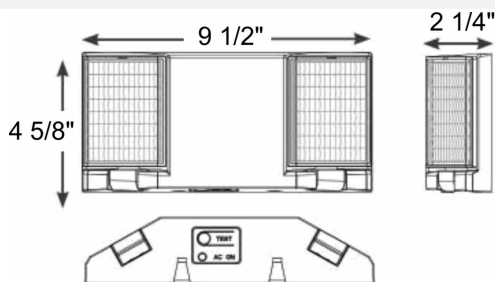

Line Drawings:

Certifications:

CAT NO	Housing Color
EL2FM-LED	W (White) B (Black)