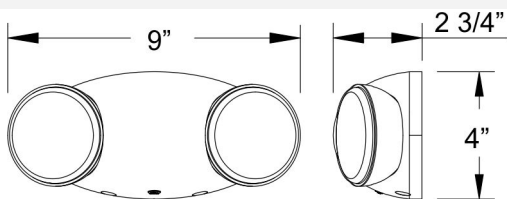

Line Drawings:

Certifications:

CAT NO	Housing Color	Options
EL2HM-LED	W (White) B (Black)	HO (High Output)