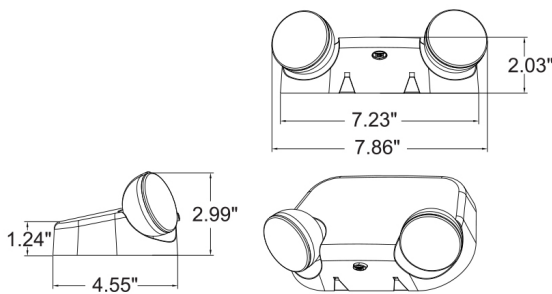

Line Drawings:

Certifications:

CAT. NO.	Housing Color
EL2SML	W (White) B (Black)