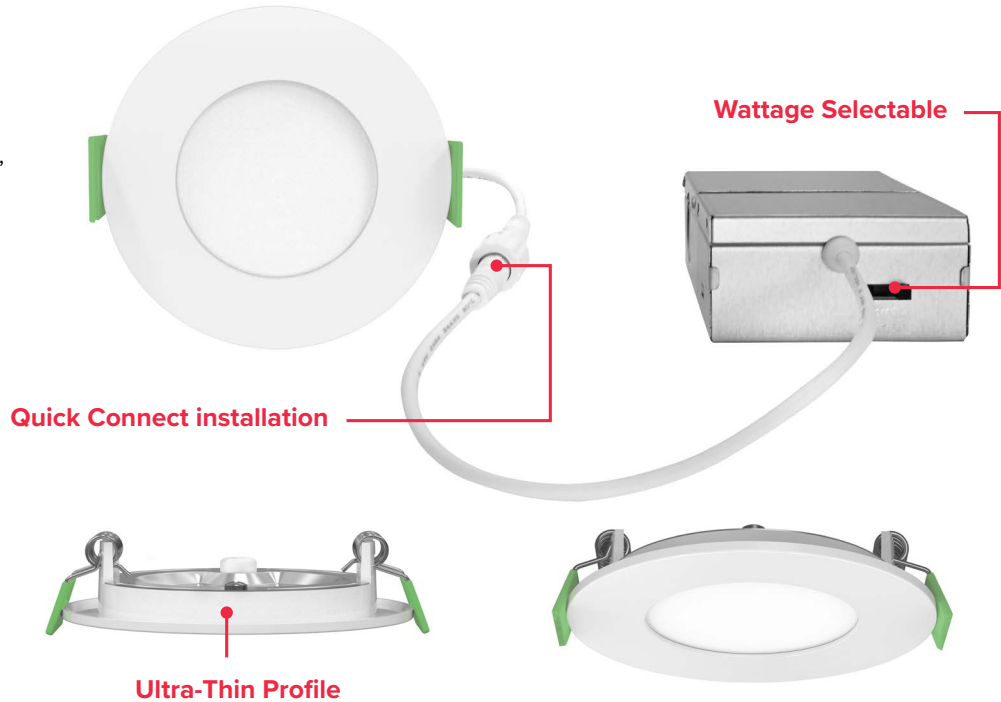

Key Features & Benefits:

- Ultra-Thin Profile
- IC Rated
- Selectable Kelvin
- Simple, Quick Connect Installation to Provided J-box
- Wet Location Rated
- Energy Star Listed

Project: _____ Date: _____

Catalog #: _____

Notes: _____

Product Specifications:

Wattage: 6 Watts
 Selectable Kelvin: 2700K, 3000K, 3500K, 4000K, 5000K
 Lumens: Up to 442 Lumens
 Efficacy: Up to 74 lm/W
 CRI: >90
 Input Voltage: 120 VAC
 Power Factor: >0.9
 Input Frequency: 50/60Hz
 Operating Temperature: -4°F to 122°F
 Operational Lifetime: 50,000 Hrs
 Dimming: Triac Dimming 10-100%
 Product Weight (lbs): 0.55

Dimensions:

Fixture: Ø3.62" x 0.84"
 Quick Connect Line: 16"
 Junction Box: 2.67" x 3.94" x 1.37"

Ordering Guide:

ESL	TYPE	SIZE	SELECTABLE WATTAGE	GENERATION	SELECTABLE KELVIN	FINISH
ESL	WFR	R3	6W	3	2750K	WH
	(WFR) Wafer Series	(R3) Round 3"	(6W) 6 Watts	(3) 3rd Generation	(2750K) 2700K-3000K-3500K-4000K-5000K	(WH) White

Dimensions: