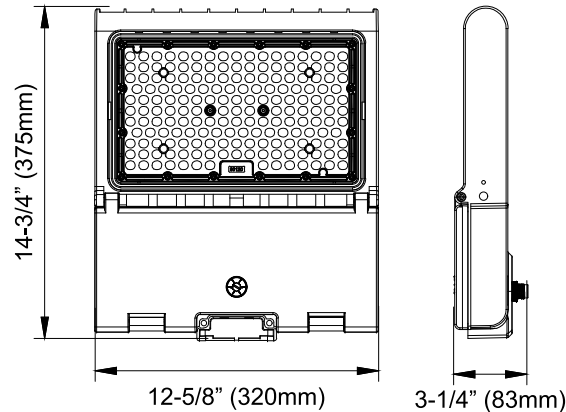

LAMP BODY ONLY

LFL10-80W/100W/150W

LFL10-230W

LFL10-300W

LFL10-400W

orbit		Orbit Industries, Inc.	
DISCLAIMER		TITLE:	
THIS DATA SHEET IS FOR REFERENCE ONLY. ORBIT INDUSTRIES INC RESERVES THE RIGHT TO MAKE CHANGES TO THE DESIGN WITHOUT PRIOR NOTICE		LED AREA LIGHT LFL10 SERIES 120~277V, BODY ONLY. 80W, 100W, 150W, 230W, 300W, 400W	
PROPRIETARY AND CONFIDENTIAL		DWG. NO.	REV
THE INFORMATION CONTAINED IN THIS DRAWING IS THE SOLE PROPERTY OF ORBIT INDUSTRIES INC. ANY REPRODUCTION IN PART OR AS A WHOLE WITHOUT THE WRITTEN PERMISSION OF ORBIT INDUSTRIES INC IS PROHIBITED.		10028LD1	A
DO NOT SCALE THE DRAWING			TH