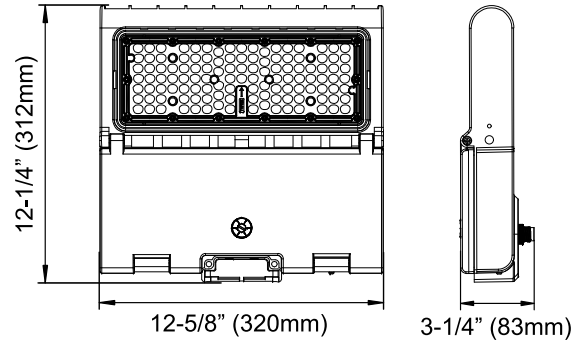

LAMP BODY ONLY

LFL10-80W/100W/150W

LFL10-230W

LFL10-300W

LFL10-400W

orbit		Orbit Industries, Inc.	
DISCLAIMER		TITLE:	
THIS DATA SHEET IS FOR REFERENCE ONLY. ORBIT INDUSTRIES INC RESERVES THE RIGHT TO MAKE CHANGES TO THE DESIGN WITHOUT PRIOR NOTICE		LED AREA LIGHT LFL10 SERIES 120~277V, BODY ONLY. 80W, 100W, 150W, 230W, 300W, 400W	
PROPRIETARY AND CONFIDENTIAL		DWG. NO.	REV
THE INFORMATION CONTAINED IN THIS DRAWING IS THE SOLE PROPERTY OF ORBIT INDUSTRIES INC. ANY REPRODUCTION IN PART OR AS A WHOLE WITHOUT THE WRITTEN PERMISSION OF ORBIT INDUSTRIES INC IS PROHIBITED.		10028LD1	A
DO NOT SCALE THE DRAWING			TH