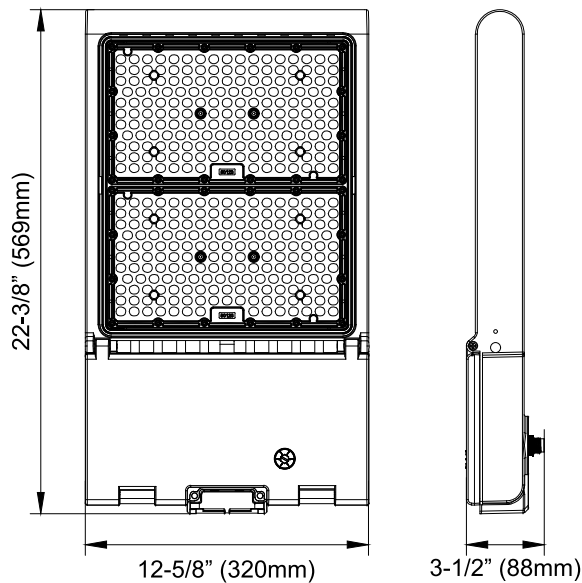

LAMP BODY ONLY

LFL10-80W/100W/150W

LFL10-230W

LFL10-300W

LFL10-400W

orbit		Orbit Industries, Inc.	
DISCLAIMER		TITLE:	
THIS DATA SHEET IS FOR REFERENCE ONLY. ORBIT INDUSTRIES INC RESERVES THE RIGHT TO MAKE CHANGES TO THE DESIGN WITHOUT PRIOR NOTICE		LED AREA LIGHT LFL10 SERIES 120~277V, BODY ONLY. 80W, 100W, 150W, 230W, 300W, 400W	
PROPRIETARY AND CONFIDENTIAL		DWG. NO.	REV
THE INFORMATION CONTAINED IN THIS DRAWING IS THE SOLE PROPERTY OF ORBIT INDUSTRIES INC. ANY REPRODUCTION IN PART OR AS A WHOLE WITHOUT THE WRITTEN PERMISSION OF ORBIT INDUSTRIES INC IS PROHIBITED.		10028LD1	A
DO NOT SCALE THE DRAWING			TH