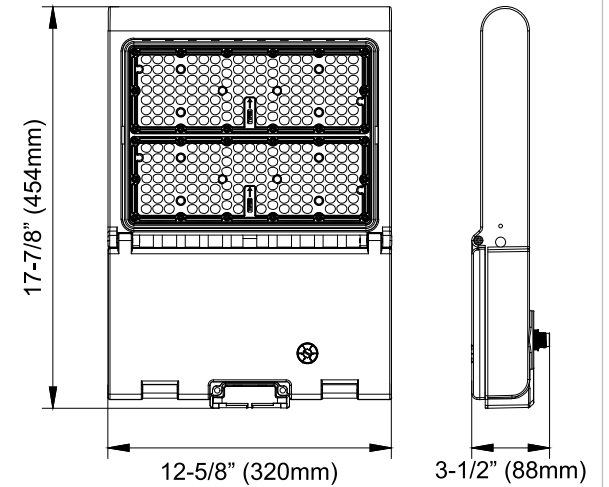

LAMP BODY ONLY

LFL10-80W/100W/150W

LFL10-230W

LFL10-300W

LFL10-400W

orbit		Orbit Industries, Inc.	
DISCLAIMER		TITLE:	
THIS DATA SHEET IS FOR REFERENCE ONLY. ORBIT INDUSTRIES INC RESERVES THE RIGHT TO MAKE CHANGES TO THE DESIGN WITHOUT PRIOR NOTICE		LED AREA LIGHT LFL10 SERIES 120~277V, BODY ONLY. 80W, 100W, 150W, 230W, 300W, 400W	
PROPRIETARY AND CONFIDENTIAL		DWG. NO.	REV
THE INFORMATION CONTAINED IN THIS DRAWING IS THE SOLE PROPERTY OF ORBIT INDUSTRIES INC. ANY REPRODUCTION IN PART OR AS A WHOLE WITHOUT THE WRITTEN PERMISSION OF ORBIT INDUSTRIES INC IS PROHIBITED.		10028LD1	A
DO NOT SCALE THE DRAWING			TH