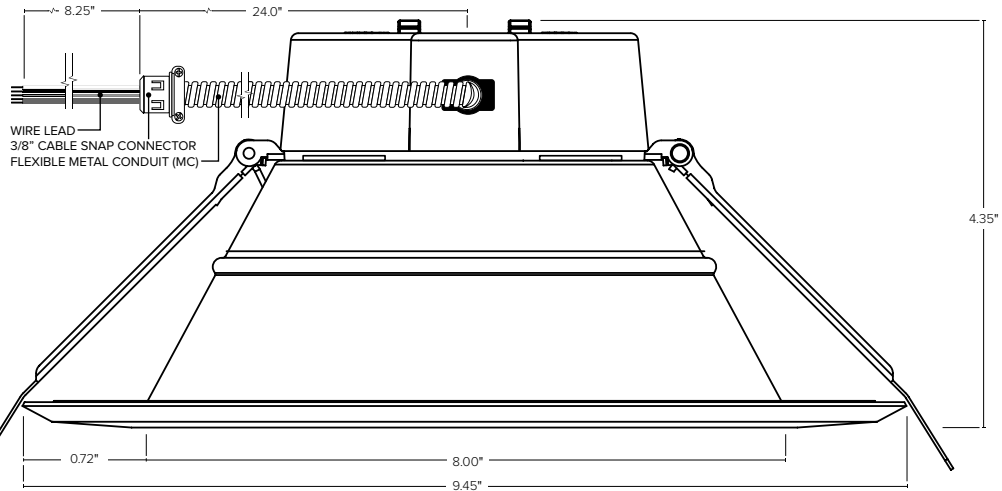

Goof Ring

Catalog Data:

ITEM#	SELECTABLE WATTAGE	SELECTABLE KELVIN	MAX LUMEN OUTPUT	MAX EFFICACY (lm/W)	INPUT VOLTAGE	DIMENSIONS
4" ESL-OPT-4-0712W-23050K	7W–9W–12W	3000K, 3500K, 4000K, 5000K	600–800–1,000	89	120–277 VAC	Ø5.51" x 3.65"
6" ESL-OPT-6-0919W-23050K	9W–12W–19W	3000K, 3500K, 4000K, 5000K	900–1,200–2,000	105	120–277 VAC	Ø7.36" x 3.97"
8" ESL-OPT-8-1129W-23050K	11W–19W–29W	3000K, 3500K, 4000K, 5000K	1,200–2,000–3,000	105	120–277 VAC	Ø9.45" x 4.35"
10" ESL-OPT-10-1836W-23050K	18W–27W–36W	3000K, 3500K, 4000K, 5000K	2,000–3,000–4,000	111	120–277 VAC	Ø11.26" x 4.37"

Dimensions:

4" Fixture

6" Fixture

8" Fixture

10" Fixture