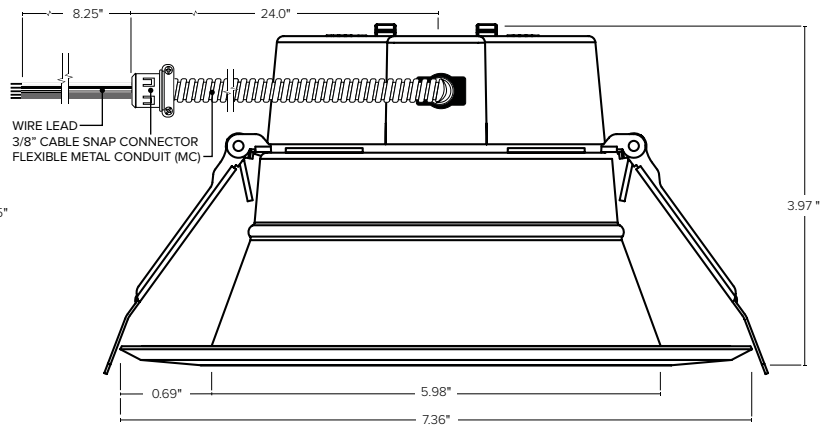

Dimensions:

- Fixture: 11.26"Ø x 4.37"
- Flexible Metal Conduit (MC) Length: 24"
- Wire Leads Length: 8.25"

Ordering Guide:

ESL	TYPE	SIZE	SELECTABLE WATTAGE	GENERATION	SELECTABLE KELVIN	OPTIONS
ESL	OPT (OPT) Optus Series	10 (10) Round 10"	1836W (1836W) 18–27–36 Watts	2 (2) 2nd Generation	3050K (3050K) 3000K–3500K–4000K–5000K	

Goof Ring

Catalog Data:

ITEM#	SELECTABLE WATTAGE	SELECTABLE KELVIN	MAX LUMEN OUTPUT	MAX EFFICACY (lm/W)	INPUT VOLTAGE	DIMENSIONS
4" ESL-OPT-4-0712W-23050K	7W–9W–12W	3000K, 3500K, 4000K, 5000K	600–800–1,000	89	120–277 VAC	Ø5.51" x 3.65"
6" ESL-OPT-6-0919W-23050K	9W–12W–19W	3000K, 3500K, 4000K, 5000K	900–1,200–2,000	105	120–277 VAC	Ø7.36" x 3.97"
8" ESL-OPT-8-1129W-23050K	11W–19W–29W	3000K, 3500K, 4000K, 5000K	1,200–2,000–3,000	105	120–277 VAC	Ø9.45" x 4.35"
10" ESL-OPT-10-1836W-23050K	18W–27W–36W	3000K, 3500K, 4000K, 5000K	2,000–3,000–4,000	111	120–277 VAC	Ø11.26" x 4.37"

Dimensions:

4" Fixture

6" Fixture

8" Fixture

10" Fixture