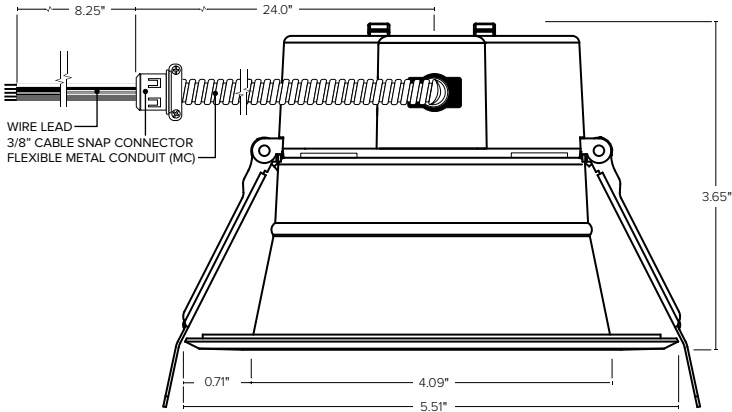

Dimensions:

- Fixture: 11.26"Ø x 4.37"
- Flexible Metal Conduit (MC) Length: 24"
- Wire Leads Length: 8.25"

Ordering Guide:

ESL	TYPE	SIZE	SELECTABLE WATTAGE	GENERATION	SELECTABLE KELVIN	OPTIONS
ESL	OPT (OPT) Optus Series	10 (10) Round 10"	1836W (1836W) 18–27–36 Watts	2 (2) 2nd Generation	3050K (3050K) 3000K–3500K–4000K–5000K	

FIELD INSTALLED ACCESSORIES

ESL-OPT2-4-Tff	4" OPTUS Field Installable Trim Kit
ESL-OPT2-6-Tff	6" OPTUS Field Installable Trim Kit
ESL-OPT2-8-Tff	8" OPTUS Field Installable Trim Kit
ESL-OPT2-10-Tff	10" OPTUS Field Installable Trim Kit
ESL-OPT2-4-RING	4" to 6" Goof Ring
ESL-OPT2-6-RING	6" to 8" Goof Ring
ESL-OPT2-8-RING	8" to 10" Goof Ring
ESL-OPT2-10-RING	10" to 12" Goof Ring
ESL-RDL-4-RKIT-001	4" New Construction Downlight Rough-In plate
ESL-RDL-6-RKIT-001	6" New Construction Downlight Rough-In plate
ESL-RDL-8-RKIT-001	8" New Construction Downlight Rough-In plate

Goof Ring

Catalog Data:

ITEM#	SELECTABLE WATTAGE	SELECTABLE KELVIN	MAX LUMEN OUTPUT	MAX EFFICACY (lm/W)	INPUT VOLTAGE	DIMENSIONS
4" ESL-OPT-4-0712W-23050K	7W–9W–12W	3000K, 3500K, 4000K, 5000K	600–800–1,000	89	120–277 VAC	Ø5.51" x 3.65"
6" ESL-OPT-6-0919W-23050K	9W–12W–19W	3000K, 3500K, 4000K, 5000K	900–1,200–2,000	105	120–277 VAC	Ø7.36" x 3.97"
8" ESL-OPT-8-1129W-23050K	11W–19W–29W	3000K, 3500K, 4000K, 5000K	1,200–2,000–3,000	105	120–277 VAC	Ø9.45" x 4.35"
10" ESL-OPT-10-1836W-23050K	18W–27W–36W	3000K, 3500K, 4000K, 5000K	2,000–3,000–4,000	111	120–277 VAC	Ø11.26" x 4.37"

Dimensions:

4" Fixture

6" Fixture

8" Fixture

10" Fixture