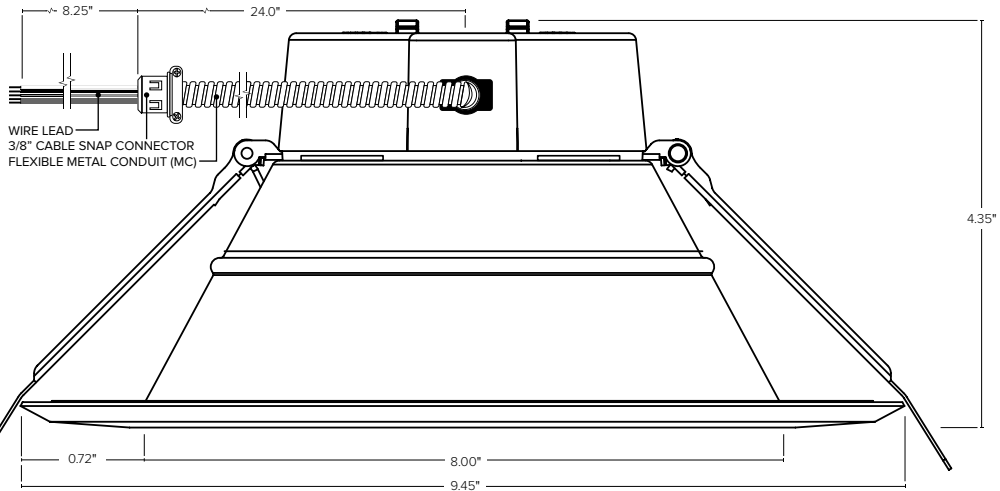

Goof Ring

Catalog Data:

ITEM#	SELECTABLE WATTAGE	SELECTABLE KELVIN	MAX LUMEN OUTPUT	MAX EFFICACY (lm/W)	INPUT VOLTAGE	DIMENSIONS
4" ESL-OPT-4-0712W-23050K	7W–9W–12W	3000K, 3500K, 4000K, 5000K	600–800–1,000	89	120–277 VAC	Ø5.51" x 3.65"
6" ESL-OPT-6-0919W-23050K	9W–12W–19W	3000K, 3500K, 4000K, 5000K	900–1,200–2,000	105	120–277 VAC	Ø7.36" x 3.97"
8" ESL-OPT-8-1129W-23050K	11W–19W–29W	3000K, 3500K, 4000K, 5000K	1,200–2,000–3,000	105	120–277 VAC	Ø9.45" x 4.35"
10" ESL-OPT-10-1836W-23050K	18W–27W–36W	3000K, 3500K, 4000K, 5000K	2,000–3,000–4,000	111	120–277 VAC	Ø11.26" x 4.37"

Dimensions:

4" Fixture

6" Fixture

8" Fixture

10" Fixture