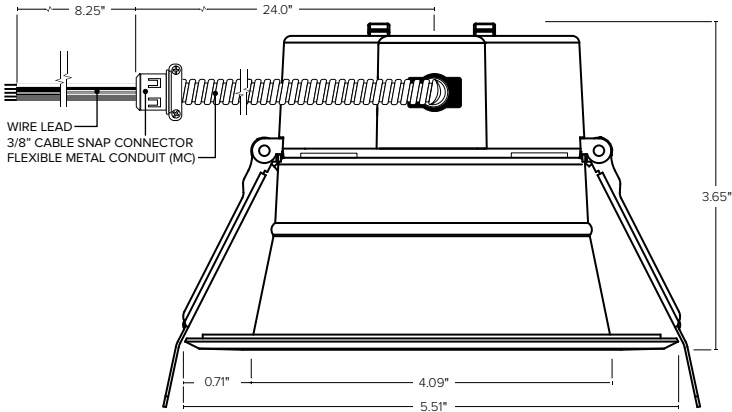

FIELD INSTALLED ACCESSORIES

ESL-OPT2-4-Tff	4" OPTUS Field Installable Trim Kit
ESL-OPT2-6-Tff	6" OPTUS Field Installable Trim Kit
ESL-OPT2-8-Tff	8" OPTUS Field Installable Trim Kit
ESL-OPT2-10-Tff	10" OPTUS Field Installable Trim Kit
ESL-OPT2-4-RING	4" to 6" Goof Ring
ESL-OPT2-6-RING	6" to 8" Goof Ring
ESL-OPT2-8-RING	8" to 10" Goof Ring
ESL-OPT2-10-RING	10" to 12" Goof Ring
ESL-RDL-4-RKIT-001	4" New Construction Downlight Rough-In plate
ESL-RDL-6-RKIT-001	6" New Construction Downlight Rough-In plate
ESL-RDL-8-RKIT-001	8" New Construction Downlight Rough-In plate

Goof Ring

Catalog Data:

ITEM#	SELECTABLE WATTAGE	SELECTABLE KELVIN	MAX LUMEN OUTPUT	MAX EFFICACY (lm/W)	INPUT VOLTAGE	DIMENSIONS
4" ESL-OPT-4-0712W-23050K	7W–9W–12W	3000K, 3500K, 4000K, 5000K	600–800–1,000	89	120–277 VAC	Ø5.51" x 3.65"
6" ESL-OPT-6-0919W-23050K	9W–12W–19W	3000K, 3500K, 4000K, 5000K	900–1,200–2,000	105	120–277 VAC	Ø7.36" x 3.97"
8" ESL-OPT-8-1129W-23050K	11W–19W–29W	3000K, 3500K, 4000K, 5000K	1,200–2,000–3,000	105	120–277 VAC	Ø9.45" x 4.35"
10" ESL-OPT-10-1836W-23050K	18W–27W–36W	3000K, 3500K, 4000K, 5000K	2,000–3,000–4,000	111	120–277 VAC	Ø11.26" x 4.37"

Dimensions:

4" Fixture

6" Fixture

8" Fixture

10" Fixture