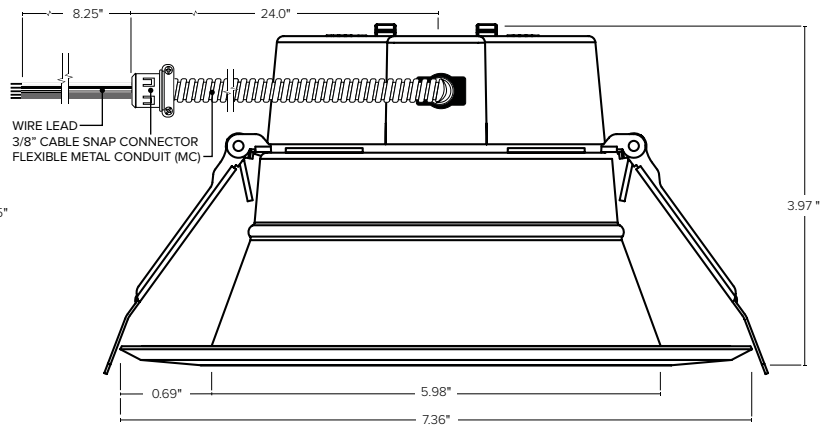

Goof Ring

Catalog Data:

ITEM#	SELECTABLE WATTAGE	SELECTABLE KELVIN	MAX LUMEN OUTPUT	MAX EFFICACY (lm/W)	INPUT VOLTAGE	DIMENSIONS
4" ESL-OPT-4-0712W-23050K	7W–9W–12W	3000K, 3500K, 4000K, 5000K	600–800–1,000	89	120–277 VAC	Ø5.51" x 3.65"
6" ESL-OPT-6-0919W-23050K	9W–12W–19W	3000K, 3500K, 4000K, 5000K	900–1,200–2,000	105	120–277 VAC	Ø7.36" x 3.97"
8" ESL-OPT-8-1129W-23050K	11W–19W–29W	3000K, 3500K, 4000K, 5000K	1,200–2,000–3,000	105	120–277 VAC	Ø9.45" x 4.35"
10" ESL-OPT-10-1836W-23050K	18W–27W–36W	3000K, 3500K, 4000K, 5000K	2,000–3,000–4,000	111	120–277 VAC	Ø11.26" x 4.37"

Dimensions:

4" Fixture

6" Fixture

8" Fixture

10" Fixture