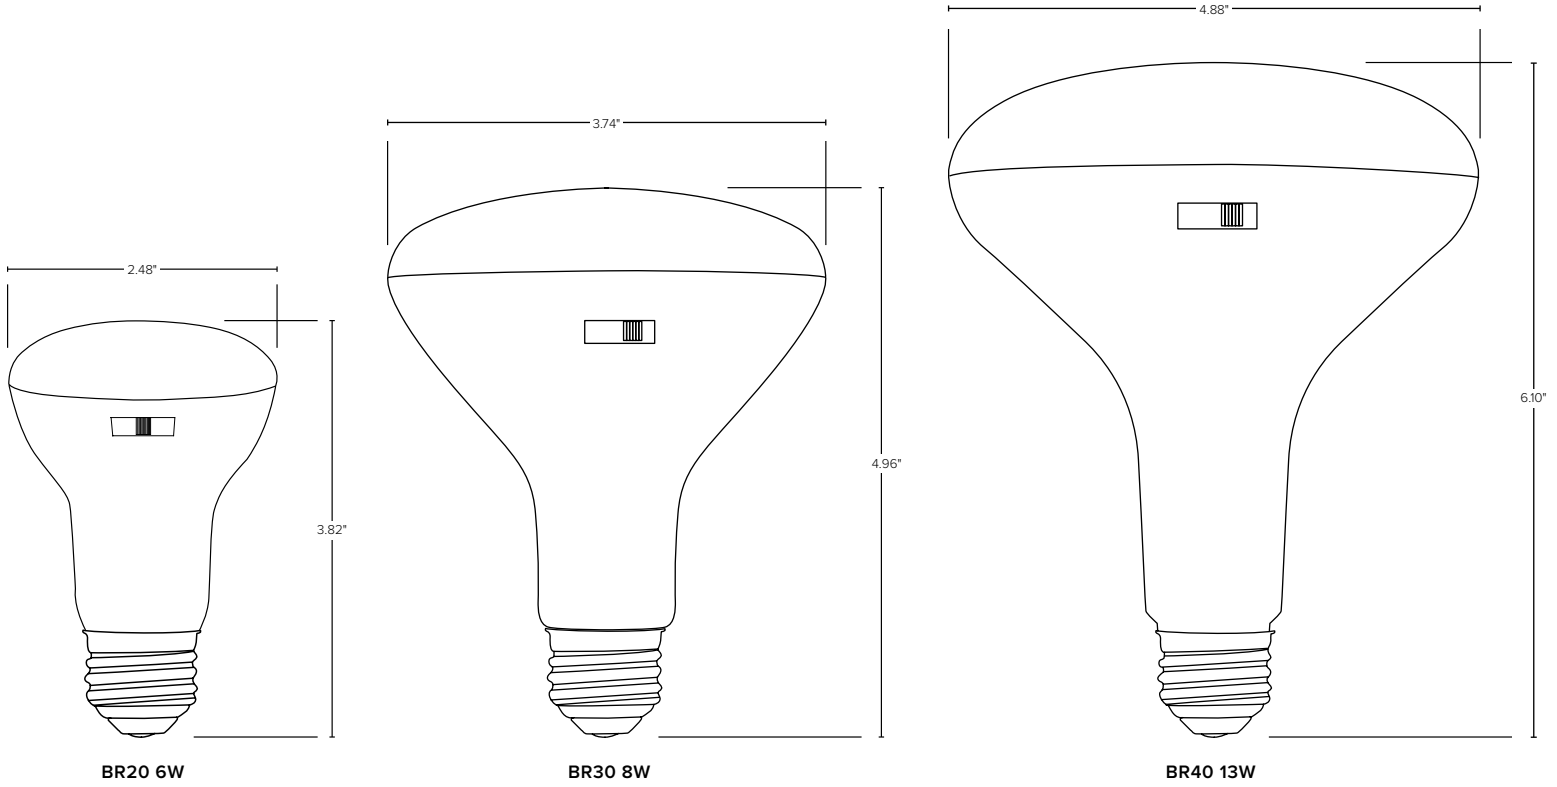

Dimensions:

Compatible Dimmers:

COMPATIBLE DIMMERS

6674 LEVITON

DVCL-153P LUTRON

CTCL-153P LUTRON

TGCL-153P LUTRON

MAELV-600 LUTRON