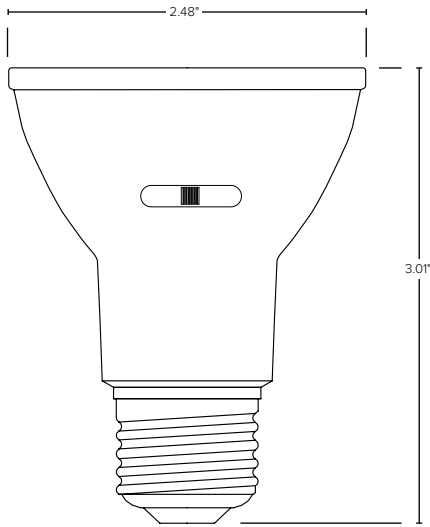

Dimensions:

PAR20 7W