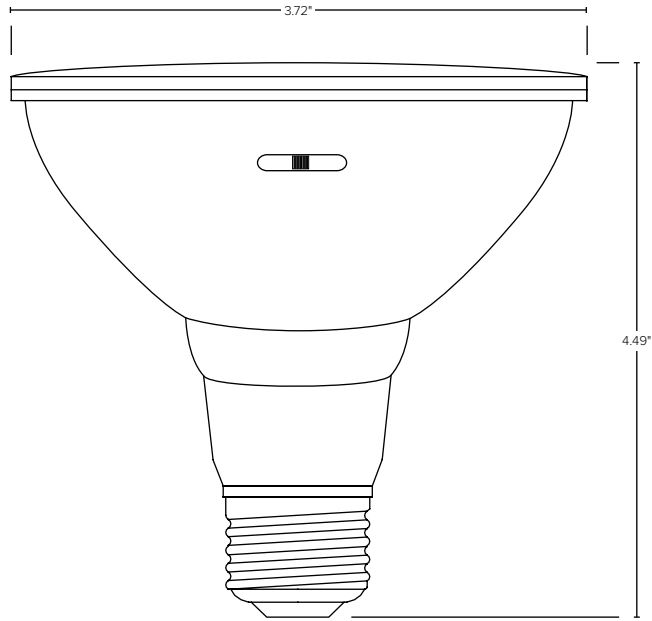

Dimensions:

PAR30 10W

Compatible Dimmers:

COMPATIBLE DIMMERS

6674 LEVITON

DVCL-153P LUTRON

CTCL-153P LUTRON

TGCL-153P LUTRON

MAELV-600 LUTRON