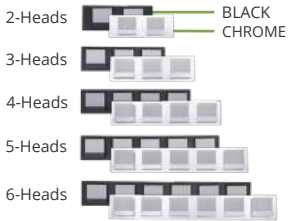

CONTEMPORARY *Elegance*

LVF24M