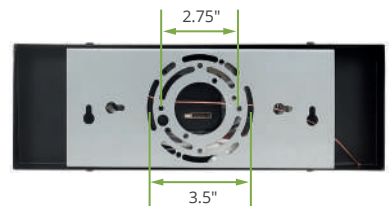

## CONTEMPORARY *Elegance*

LVF24M

LVF25M

LVF26M

2.75" & 3.5" MOUNTING HOLES  
FOR ADVANCED INSTALLATION OPTION