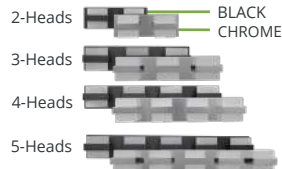

## CONTEMPORARY *Elegance*

LVF24M

LVF25M

LVF26M

2.75" & 3.5" MOUNTING HOLES  
FOR ADVANCED INSTALLATION OPTION