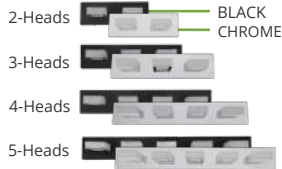

LED VANITY LIGHT

2 - 6
LIGHT HEADS

12W - 35W

MOUNT BOTH
VERTICALLY
AND HORIZONTALLY

UP OR DOWN
INSTALLATION

ADJUSTABLE
LIGHT HEADS
360°

CONTEMPORARY *Elegance*

LVF25M

2.75" & 3.5" MOUNTING HOLES
FOR ADVANCED INSTALLATION OPTION

ASD-LVF24M, LVF25M, LVF26M series

DURABLE HOUSING RESISTANT
TO RUST AND IMPACT

2.75" AND 3.5" MOUNTING HOLES
FOR ADVANCED INSTALLATION OPTIONS

ACRYLIC LENS WITH EVEN
LIGHT DISTRIBUTION

SEAMLESS TRIAC DIMMING TO ADJUST
BRIGHTNESS LEVEL AND SAVE ENERGY

SEE DETAILS ON WEBSITE OR CONTACT YOUR ACCOUNT MANAGER

WWW.ASD-LIGHTING.COM