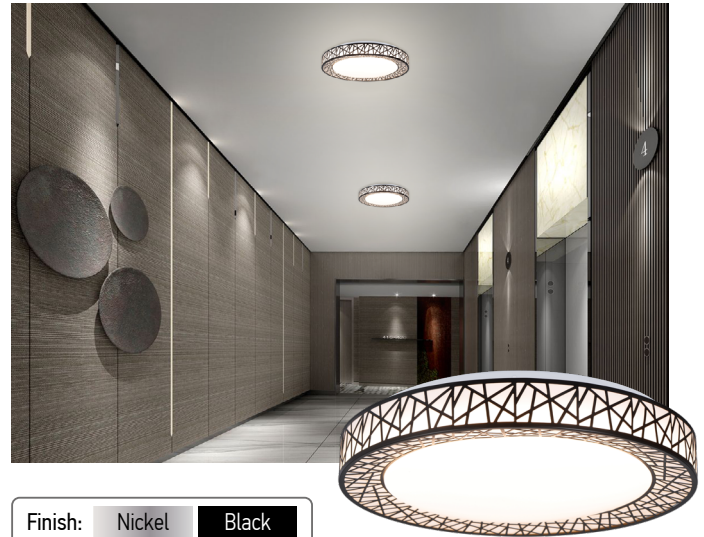

LED FLUSHMOUNT LOFT

► **DESIGN** - LED FLUSHMOUNT LOFT has a modern, multipurpose design and a stylish look with efficient lighting. Durable housing resistant to rust and impact along with a acrylic lens provide many years of use. It is designed to operate on 120V circuits.

► **COLOR SELECTABLE** - You can choose either a 2,700K soft white, 3,000K warm white, 3,500K neutral white, 4,000K cool white, or 5,000K daylight color temperature.

► **DIMMING** - Smooth triac dimming capabilities ranging from 10% to 100% with modern LED dimmers allow you to control the look and feel of your space.

► **APPLICATION** - The LED FLUSHMOUNT LOFT provides bright, yet smooth lighting for your family room, bedroom, hallway, corridor, or any other common area in your living space. This fixture is also Damp Locations rated.

► **ADVANTAGES** - With a lifespan of 50,000 hours, these fixtures are made to last decades under normal operation! ASD provides a 5-year limited warranty along with ETL certification to guarantee top quality products and safety!

Catalog number	
Notes	
Type	

Finish: ☐ Nickel ☒ Black

Model	Size	Watts	Voltage	Dimmable	Lumens	CCT	Finish	Dimensions (LxWxH)
ASD-LFC-LF-12D20-AC-NK	12 inch	20W	120 V	TRIAC	up to 1,130 lm	5CCT (2,700/3,000/3,500/4,000/5,000 K)	Nickel	11-13/16" x 11-13/16" x 3-1/2"
ASD-LOFT-FM-12D20NK	12 inch	20W	120 V	TRIAC	up to 1,130 lm	5CCT (2,700/3,000/3,500/4,000/5,000 K)	Nickel	11-13/16" x 11-13/16" x 3-1/2"
ASD-LFC-LF-12D20-AC-BK	12 inch	20W	120 V	TRIAC	up to 1,130 lm	5CCT (2,700/3,000/3,500/4,000/5,000 K)	Black	11-13/16" x 11-13/16" x 3-1/2"
ASD-LOFT-FM-12D20BK	12 inch	20W	120 V	TRIAC	up to 1,130 lm	5CCT (2,700/3,000/3,500/4,000/5,000 K)	Black	11-13/16" x 11-13/16" x 3-1/2"
ASD-LFC-LF-14D24-AC-NK	14 inch	24W	120 V	TRIAC	up to 1,534 lm	5CCT (2,700/3,000/3,500/4,000/5,000 K)	Nickel	14" x 14" x 3-3/4"
ASD-LOFT-FM-14D24NK	14 inch	24W	120 V	TRIAC	up to 1,534 lm	5CCT (2,700/3,000/3,500/4,000/5,000 K)	Nickel	14" x 14" x 3-3/4"
ASD-LFC-LF-14D24-AC-BK	14 inch	24W	120 V	TRIAC	up to 1,534 lm	5CCT (2,700/3,000/3,500/4,000/5,000 K)	Black	14" x 14" x 3-3/4"
ASD-LOFT-FM-14D24BK	14 inch	24W	120 V	TRIAC	up to 1,534 lm	5CCT (2,700/3,000/3,500/4,000/5,000 K)	Black	14" x 14" x 3-3/4"
ASD-LFC-LF-16D28-AC-NK	16 inch	28W	120 V	TRIAC	up to 1,752 lm	5CCT (2,700/3,000/3,500/4,000/5,000 K)	Nickel	15-5/16" x 15-5/16" x 3-11/16"
ASD-LOFT-FM-16D28NK	16 inch	28W	120 V	TRIAC	up to 1,752 lm	5CCT (2,700/3,000/3,500/4,000/5,000 K)	Nickel	15-5/16" x 15-5/16" x 3-11/16"
ASD-LFC-LF-16D28-AC-BK	16 inch	28W	120 V	TRIAC	up to 1,752 lm	5CCT (2,700/3,000/3,500/4,000/5,000 K)	Black	15-5/16" x 15-5/16" x 3-11/16"
ASD-LOFT-FM-16D28BK	16 inch	28W	120 V	TRIAC	up to 1,752 lm	5CCT (2,700/3,000/3,500/4,000/5,000 K)	Black	15-5/16" x 15-5/16" x 3-11/16"
ASD-LFC-LF-18D35-AC-NK	18 inch	35W	120 V	TRIAC	up to 1,992 lm	5CCT (2,700/3,000/3,500/4,000/5,000 K)	Nickel	17-15/16" x 17-15/16" x 3-15/16"
ASD-LOFT-FM-18D35NK	18 inch	35W	120 V	TRIAC	up to 1,992 lm	5CCT (2,700/3,000/3,500/4,000/5,000 K)	Nickel	17-15/16" x 17-15/16" x 3-15/16"
ASD-LFC-LF-18D35-AC-BK	18 inch	35W	120 V	TRIAC	up to 1,992 lm	5CCT (2,700/3,000/3,500/4,000/5,000 K)	Black	17-15/16" x 17-15/16" x 3-15/16"
ASD-LOFT-FM-18D35BK	18 inch	35W	120 V	TRIAC	up to 1,992 lm	5CCT (2,700/3,000/3,500/4,000/5,000 K)	Black	17-15/16" x 17-15/16" x 3-15/16"
ASD-LFC-LF-20D42-AC-NK	20 inch	42W	120 V	TRIAC	up to 2,475 lm	5CCT (2,700/3,000/3,500/4,000/5,000 K)	Nickel	19-1/8" x 19-1/8" x 4-1/8"
ASD-LOFT-FM-20D42NK	20 inch	42W	120 V	TRIAC	up to 2,475 lm	5CCT (2,700/3,000/3,500/4,000/5,000 K)	Nickel	19-1/8" x 19-1/8" x 4-1/8"
ASD-LFC-LF-20D42-AC-BK	20 inch	42W	120 V	TRIAC	up to 2,475 lm	5CCT (2,700/3,000/3,500/4,000/5,000 K)	Black	19-1/8" x 19-1/8" x 4-1/8"
ASD-LOFT-FM-20D42BK	20 inch	42W	120 V	TRIAC	up to 2,475 lm	5CCT (2,700/3,000/3,500/4,000/5,000 K)	Black	19-1/8" x 19-1/8" x 4-1/8"

For detailed luminous flux information please refer to Annex, page 4.

For most up-to-date spec sheets please refer to asd-lighting.com