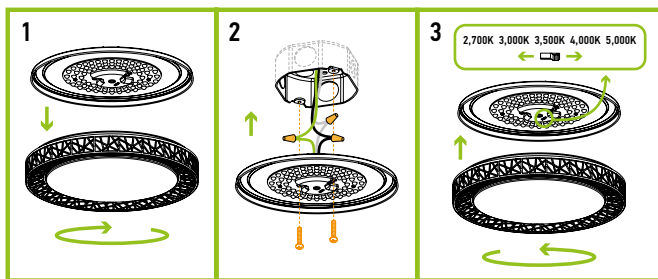

LED FLUSHMOUNT LOFT

INSTALLATION GUIDE

IMPORTANT SAFETY INFORMATION:

Please read all the instructions below before installation.

- Make sure that the supply voltage corresponds to the rated product voltage.
- The product must be installed by a qualified electrician in accordance with the National Electrical Code and corresponding local codes.
- If the product is damaged, do not use it.

INSTALLATION STEPS:

1. Remove the lens by rotating it clockwise.
2. Attach the two screws to the outlet box. Connect the wires: Black to Black, White to White, Ground to Ground. Secure the connection with wire nuts. Carefully tuck all the wires back into the outlet box.
3. Choose either 2,700K, 3,000K, 3,500K, 4,000K or 5,000K with a simple switch. Attach the lens and rotate it counter-clockwise to secure it to the fixture.

⚠ WARNING

RISK OF PERSONAL INJURY – READ and follow all WARNINGS and installation instructions. Keep or give to the owner for future reference.

Risk of cuts: Wear gloves to prevent cuts or abrasions when removing from carton, handling, installing, and maintaining this product.

Risk of electric shock: This product must be installed in accordance with the applicable installation code by a person familiar with the construction and operation of the product and the hazards involved.

Risk of Fire: Minimum 194°F supply conductors. Consult a qualified electrician to ensure correct branch circuit conductor.

ASD® assumes no responsibility for claims arising out of improper or careless installation or handling of this product.