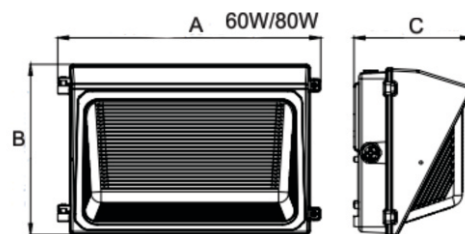

AWC-LWP6 SERIES - 60W - P

Descriptions

The Traditional LED Wall Pack offers ADJUSTABLE COLOR TEMPERATURE (CCT) and ADJUSTABLE WATTAGE on all models. Ideal for outdoor commercial areas such as retail centers, loading docks, or warehouse exteriors. CCT and Wattage outputs are tuned via built-in switch located on the outside of the fixture. Ranges from 30W (3,818 lumens) to 150W (19,384 lumens). Set CCT levels to either 3000K, 4000K, or 5000K. Includes photocell with ON/OFF switch. UL Listed for Wet Locations. DLC Premium Listed.

General Specifications

	Spec	AWC-LWP6-60W-P
Electrical	Input Voltage	120~277V
	Wattage	30W/40W/60W
	Power Factor	> 0.9
Light Output	Lumens	3818lm/5091lm/7636lm
	Efficacy	127 lm/W
	CRI	70+
	Color Temp.	3000K/4000K/5000K
	BUG	B2-U4-G4
	Distribution Type	TYPE IV
	Equivalent	100W/150W/175W
Physical	Housing	ADC12 Die Cast Aluminum
	Finish	UV Resistant Bronze Powder Coat Finish
	Lens Material	Prismatic Borosilicate Molded Lens with Weatherproof Gasket
	Ambient Operating Temp	-40°C / -40°F to 40°C / 104°F
Other	Mount	Wall Mount
	Certification	cULus E335594; DLC 5.1 Premium
	DLC Product ID	S-1XUHJ7

Dimensions

A x B x C:
60W: 14-5/16" x 9-1/4" x 6-3/8"

Photometrics

- ▶ Lifespan: **50,000 hrs**
- ▶ Beam Angle: **92° x 108°**
- ▶ Warranty: **5 Year Limited Warranty**
- ▶ Dimmable: **0-10V/PWM/VR**
- ▶ **UL listed for Wet Location**

Dimensions

A x B x C:
 150W: 18-1/2" x 9-1/8" x 7-7/16"

Photometrics

- ▶ Lifespan: **50,000 hrs**
- ▶ Beam Angle: **95° x 113°**
- ▶ Warranty: **5 Year Limited Warranty**
- ▶ Dimmable: **0-10V/PWM/VR**
- ▶ **UL listed for Wet Location**