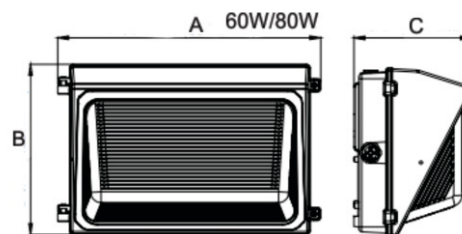

Dimensions

A x B x C:
60W: 14-5/16" x 9-1/4" x 6-3/8"

Photometrics

- ▶ Lifespan: **50,000 hrs**
- ▶ Beam Angle: **92° x 108°**
- ▶ Warranty: **5 Year Limited Warranty**
- ▶ Dimmable: **0-10V/PWM/VR**
- ▶ **UL listed for Wet Location**

Item No.	Description	Std. Pkg.
AWC-LWP6-60W-P	AWC-LWP6 LED WALL PACK, 60W 120~277V 3000/4000/5000K	2

AWC-LWP6 SERIES - 80W - P

Descriptions

The Traditional LED Wall Pack offers ADJUSTABLE COLOR TEMPERATURE (CCT) and ADJUSTABLE WATTAGE on all models. Ideal for outdoor commercial areas such as retail centers, loading docks, or warehouse exteriors. CCT and Wattage outputs are tuned via built-in switch located on the outside of the fixture. Ranges from 30W (3,818 lumens) to 150W (19,384 lumens). Set CCT levels to either 3000K, 4000K, or 5000K. Includes photocell with ON/OFF switch. UL Listed for Wet Locations. DLC Premium Listed.

General Specifications

	Spec	AWC-LWP6-80W-P
Electrical	Input Voltage	120~277V
	Wattage	50W/60W/80W
	Power Factor	> 0.9
Light Output	Lumens	6551lm/7862lm/10482lm
	Efficacy	131 lm/W
	CRI	70+
	Color Temp.	3000K/4000K/5000K
	BUG	B2-U4-G5
	Distribution Type	TYPE IV
	Equivalent	175W/175W/250W
Physical	Housing	ADC12 Die Cast Aluminum
	Finish	UV Resistant Bronze Powder Coat Finish
	Lens Material	Prismatic Borosilicate Molded Lens with Weatherproof Gasket
	Ambient Operating Temp	-40°C / -40°F to 40°C / 104°F
Other	Mount	Wall Mount
	Certification	cULus E335594; DLC 5.1 Premium
	DLC Product ID	S-RLKHDT

Dimensions

A x B x C:
 80W: 14-5/16" x 9-1/4" x 6-3/8"

Photometrics

- ▶ Lifespan: **50,000 hrs**
- ▶ Beam Angle: **102° x 110°**
- ▶ Warranty: **5 Year Limited Warranty**
- ▶ Dimmable: **0-10V/PWM/VR**
- ▶ **UL listed for Wet Location**