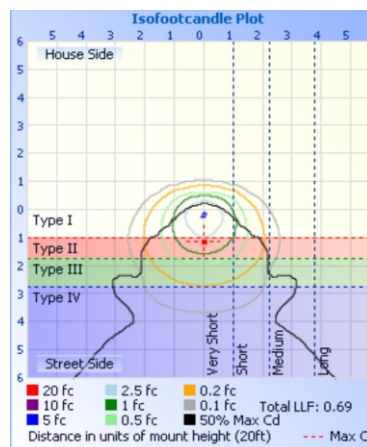

Dimensions

A x B x C:
60W: 14-5/16" x 9-1/4" x 6-3/8"

Photometrics

- ▶ Lifespan: **50,000 hrs**
- ▶ Beam Angle: **92° x 108°**
- ▶ Warranty: **5 Year Limited Warranty**
- ▶ Dimmable: **0-10V/PWM/VR**
- ▶ **UL listed for Wet Location**

General Specifications

	Spec	AWC-LWP6-80W-P
Electrical	Input Voltage	120~277V
	Wattage	50W/60W/80W
	Power Factor	> 0.9
Light Output	Lumens	6551lm/7862lm/10482lm
	Efficacy	131 lm/W
	CRI	70+
	Color Temp.	3000K/4000K/5000K
	BUG	B2-U4-G5
	Distribution Type	TYPE IV
	Equivalent	175W/175W/250W
Physical	Housing	ADC12 Die Cast Aluminum
	Finish	UV Resistant Bronze Powder Coat Finish
	Lens Material	Prismatic Borosilicate Molded Lens with Weatherproof Gasket
	Ambient Operating Temp	-40°C / -40°F to 40°C / 104°F
Other	Mount	Wall Mount
	Certification	cULus E335594; DLC 5.1 Premium
	DLC Product ID	S-RLKHDT

Dimensions

A x B x C:
 80W: 14-5/16" x 9-1/4" x 6-3/8"

Photometrics

- ▶ Lifespan: **50,000 hrs**
- ▶ Beam Angle: **102° x 110°**
- ▶ Warranty: **5 Year Limited Warranty**
- ▶ Dimmable: **0-10V/PWM/VR**
- ▶ **UL listed for Wet Location**

Dimensions

A x B x C:
 150W: 18-1/2" x 9-1/8" x 7-7/16"

Photometrics

- ▶ Lifespan: **50,000 hrs**
- ▶ Beam Angle: **95° x 113°**
- ▶ Warranty: **5 Year Limited Warranty**
- ▶ Dimmable: **0-10V/PWM/VR**
- ▶ **UL listed for Wet Location**