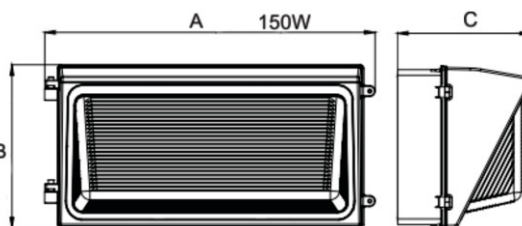

Dimensions

A x B x C:
60W: 14-5/16" x 9-1/4" x 6-3/8"

Photometrics

- ▶ Lifespan: **50,000 hrs**
- ▶ Beam Angle: **92° x 108°**
- ▶ Warranty: **5 Year Limited Warranty**
- ▶ Dimmable: **0-10V/PWM/VR**
- ▶ **UL listed for Wet Location**

Dimensions

A x B x C:
 80W: 14-5/16" x 9-1/4" x 6-3/8"

Photometrics

- ▶ Lifespan: **50,000 hrs**
- ▶ Beam Angle: **102° x 110°**
- ▶ Warranty: **5 Year Limited Warranty**
- ▶ Dimmable: **0-10V/PWM/VR**
- ▶ **UL listed for Wet Location**

Item No.	Description	Std. Pkg.
AWC-LWP6-80W-P	AWC-LWP6 LED WALL PACK, 80W 120~277V 3000/4000/5000K	2

AWC-LWP6 SERIES - 150W - P

Descriptions

The Traditional LED Wall Pack offers ADJUSTABLE COLOR TEMPERATURE (CCT) and ADJUSTABLE WATTAGE on all models. Ideal for outdoor commercial areas such as retail centers, loading docks, or warehouse exteriors. CCT and Wattage outputs are tuned via built-in switch located on the outside of the fixture. Ranges from 30W (3,818 lumens) to 150W (19,384 lumens). Set CCT levels to either 3000K, 4000K, or 5000K. Includes photocell with ON/OFF switch. UL Listed for Wet Locations. DLC Premium Listed.

Dimensions

A x B x C:
 150W: 18-1/2" x 9-1/8" x 7-7/16"

Photometrics

- ▶ Lifespan: **50,000 hrs**
- ▶ Beam Angle: **95° x 113°**
- ▶ Warranty: **5 Year Limited Warranty**
- ▶ Dimmable: **0-10V/PWM/VR**
- ▶ **UL listed for Wet Location**