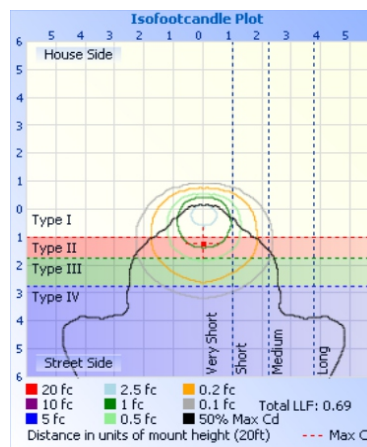

General Specifications

	Spec	AWC-LWP6-60W-P
Electrical	Input Voltage	120~277V
	Wattage	30W/40W/60W
	Power Factor	> 0.9
Light Output	Lumens	3818lm/5091lm/7636lm
	Efficacy	127 lm/W
	CRI	70+
	Color Temp.	3000K/4000K/5000K
	BUG	B2-U4-G4
	Distribution Type	TYPE IV
	Equivalent	100W/150W/175W
Physical	Housing	ADC12 Die Cast Aluminum
	Finish	UV Resistant Bronze Powder Coat Finish
	Lens Material	Prismatic Borosilicate Molded Lens with Weatherproof Gasket
	Ambient Operating Temp	-40°C / -40°F to 40°C / 104°F
Other	Mount	Wall Mount
	Certification	cULus E335594; DLC 5.1 Premium
	DLC Product ID	S-1XUHJ7

Dimensions

A x B x C:
60W: 14-5/16" x 9-1/4" x 6-3/8"

Photometrics

- ▶ Lifespan: **50,000 hrs**
- ▶ Beam Angle: **92° x 108°**
- ▶ Warranty: **5 Year Limited Warranty**
- ▶ Dimmable: **0-10V/PWM/VR**
- ▶ **UL listed for Wet Location**

Dimensions

A x B x C:
 80W: 14-5/16" x 9-1/4" x 6-3/8"

Photometrics

- ▶ Lifespan: **50,000 hrs**
- ▶ Beam Angle: **102° x 110°**
- ▶ Warranty: **5 Year Limited Warranty**
- ▶ Dimmable: **0-10V/PWM/VR**
- ▶ **UL listed for Wet Location**

Dimensions

A x B x C:
 150W: 18-1/2" x 9-1/8" x 7-7/16"

Photometrics

- ▶ Lifespan: **50,000 hrs**
- ▶ Beam Angle: **95° x 113°**
- ▶ Warranty: **5 Year Limited Warranty**
- ▶ Dimmable: **0-10V/PWM/VR**
- ▶ **UL listed for Wet Location**