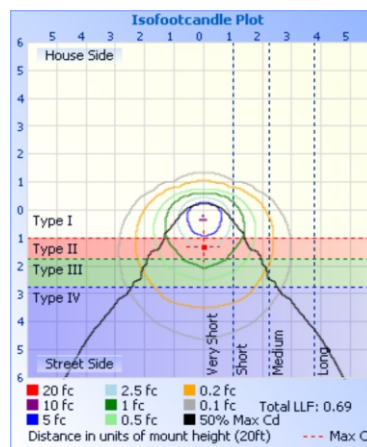

Dimensions

A x B x C:
60W: 14-5/16" x 9-1/4" x 6-3/8"

Photometrics

- ▶ Lifespan: **50,000 hrs**
- ▶ Beam Angle: **92° x 108°**
- ▶ Warranty: **5 Year Limited Warranty**
- ▶ Dimmable: **0-10V/PWM/VR**
- ▶ **UL listed for Wet Location**

Dimensions

A x B x C:
 80W: 14-5/16" x 9-1/4" x 6-3/8"

Photometrics

- ▶ Lifespan: **50,000 hrs**
- ▶ Beam Angle: **102° x 110°**
- ▶ Warranty: **5 Year Limited Warranty**
- ▶ Dimmable: **0-10V/PWM/VR**
- ▶ **UL listed for Wet Location**

General Specifications

	Spec	AWC-LWP6-150W-P
Electrical	Input Voltage	120~277V
	Wattage	100W/120W/150W
	Power Factor	> 0.9
Light Output	Lumens	12923lm/15507lm/19384lm
	Efficacy	129 lm/W
	CRI	70+
	Color Temp.	3000K/4000K/5000K
	BUG	B3-U5-G5
	Distribution Type	TYPE IV
	Equivalent	400W/400W/750W
Physical	Housing	ADC12 Die Cast Aluminum
	Finish	UV Resistant Bronze Powder Coat Finish
	Lens Material	Prismatic Borosilicate Molded Lens with Weatherproof Gasket
	Ambient Operating Temp	-40°C / -40°F to 40°C / 104°F
	Mount	Wall Mount
Other	Certification	cULus E335594; DLC 5.1 Premium
	DLC Product ID	S-S5M30G

Dimensions

A x B x C:
 150W: 18-1/2" x 9-1/8" x 7-7/16"

Photometrics

- ▶ Lifespan: **50,000 hrs**
- ▶ Beam Angle: **95° x 113°**
- ▶ Warranty: **5 Year Limited Warranty**
- ▶ Dimmable: **0-10V/PWM/VR**
- ▶ **UL listed for Wet Location**